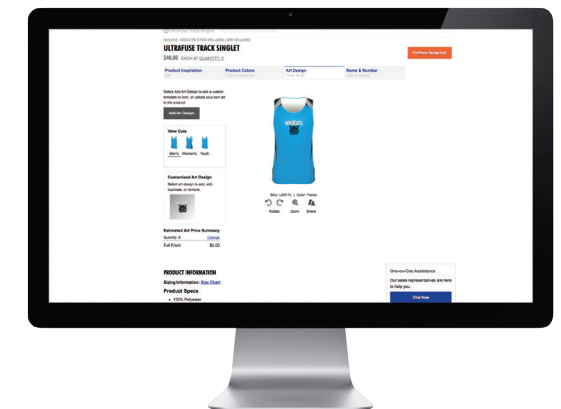

TAKE YOUR SUBLIMATED GEAR TO THE NEXT LEVEL WITH **ULTRAFUSE™ MAX**

Easily customize apparel by using our UltraFuse design zones. Simply apply your favorite pattern to each zone, then add your team colors and art.

10 ULTRAFUSE MAX PATTERNS TO CHOOSE FROM

MATCHING POLO AND SLING BAG AVAILABLE IN ALL 10 PATTERNS

CHECK OUT OUR OTHER **12 UF BASKETBALL** UNIFORMS ONLINE AT: GTMSPORTSWEAR.COM/ULTRAFUSE

21 UF VOLLEYBALL UNIFORMS AVAILABLE

NEW ULTRAFUSE™ UNIFORM DESIGNS FOR YOUR TEAM

13 UF TRACK UNIFORMS AVAILABLE

5 UF FOOTBALL UNIFORMS AVAILABLE

WANT TO SEE IT IN YOUR TEAM COLORS?

Check Out:
gtmsportswear.com/ultrafuse
To Start Designing Your New Gear, Or Call A Rep To Get Started Today.